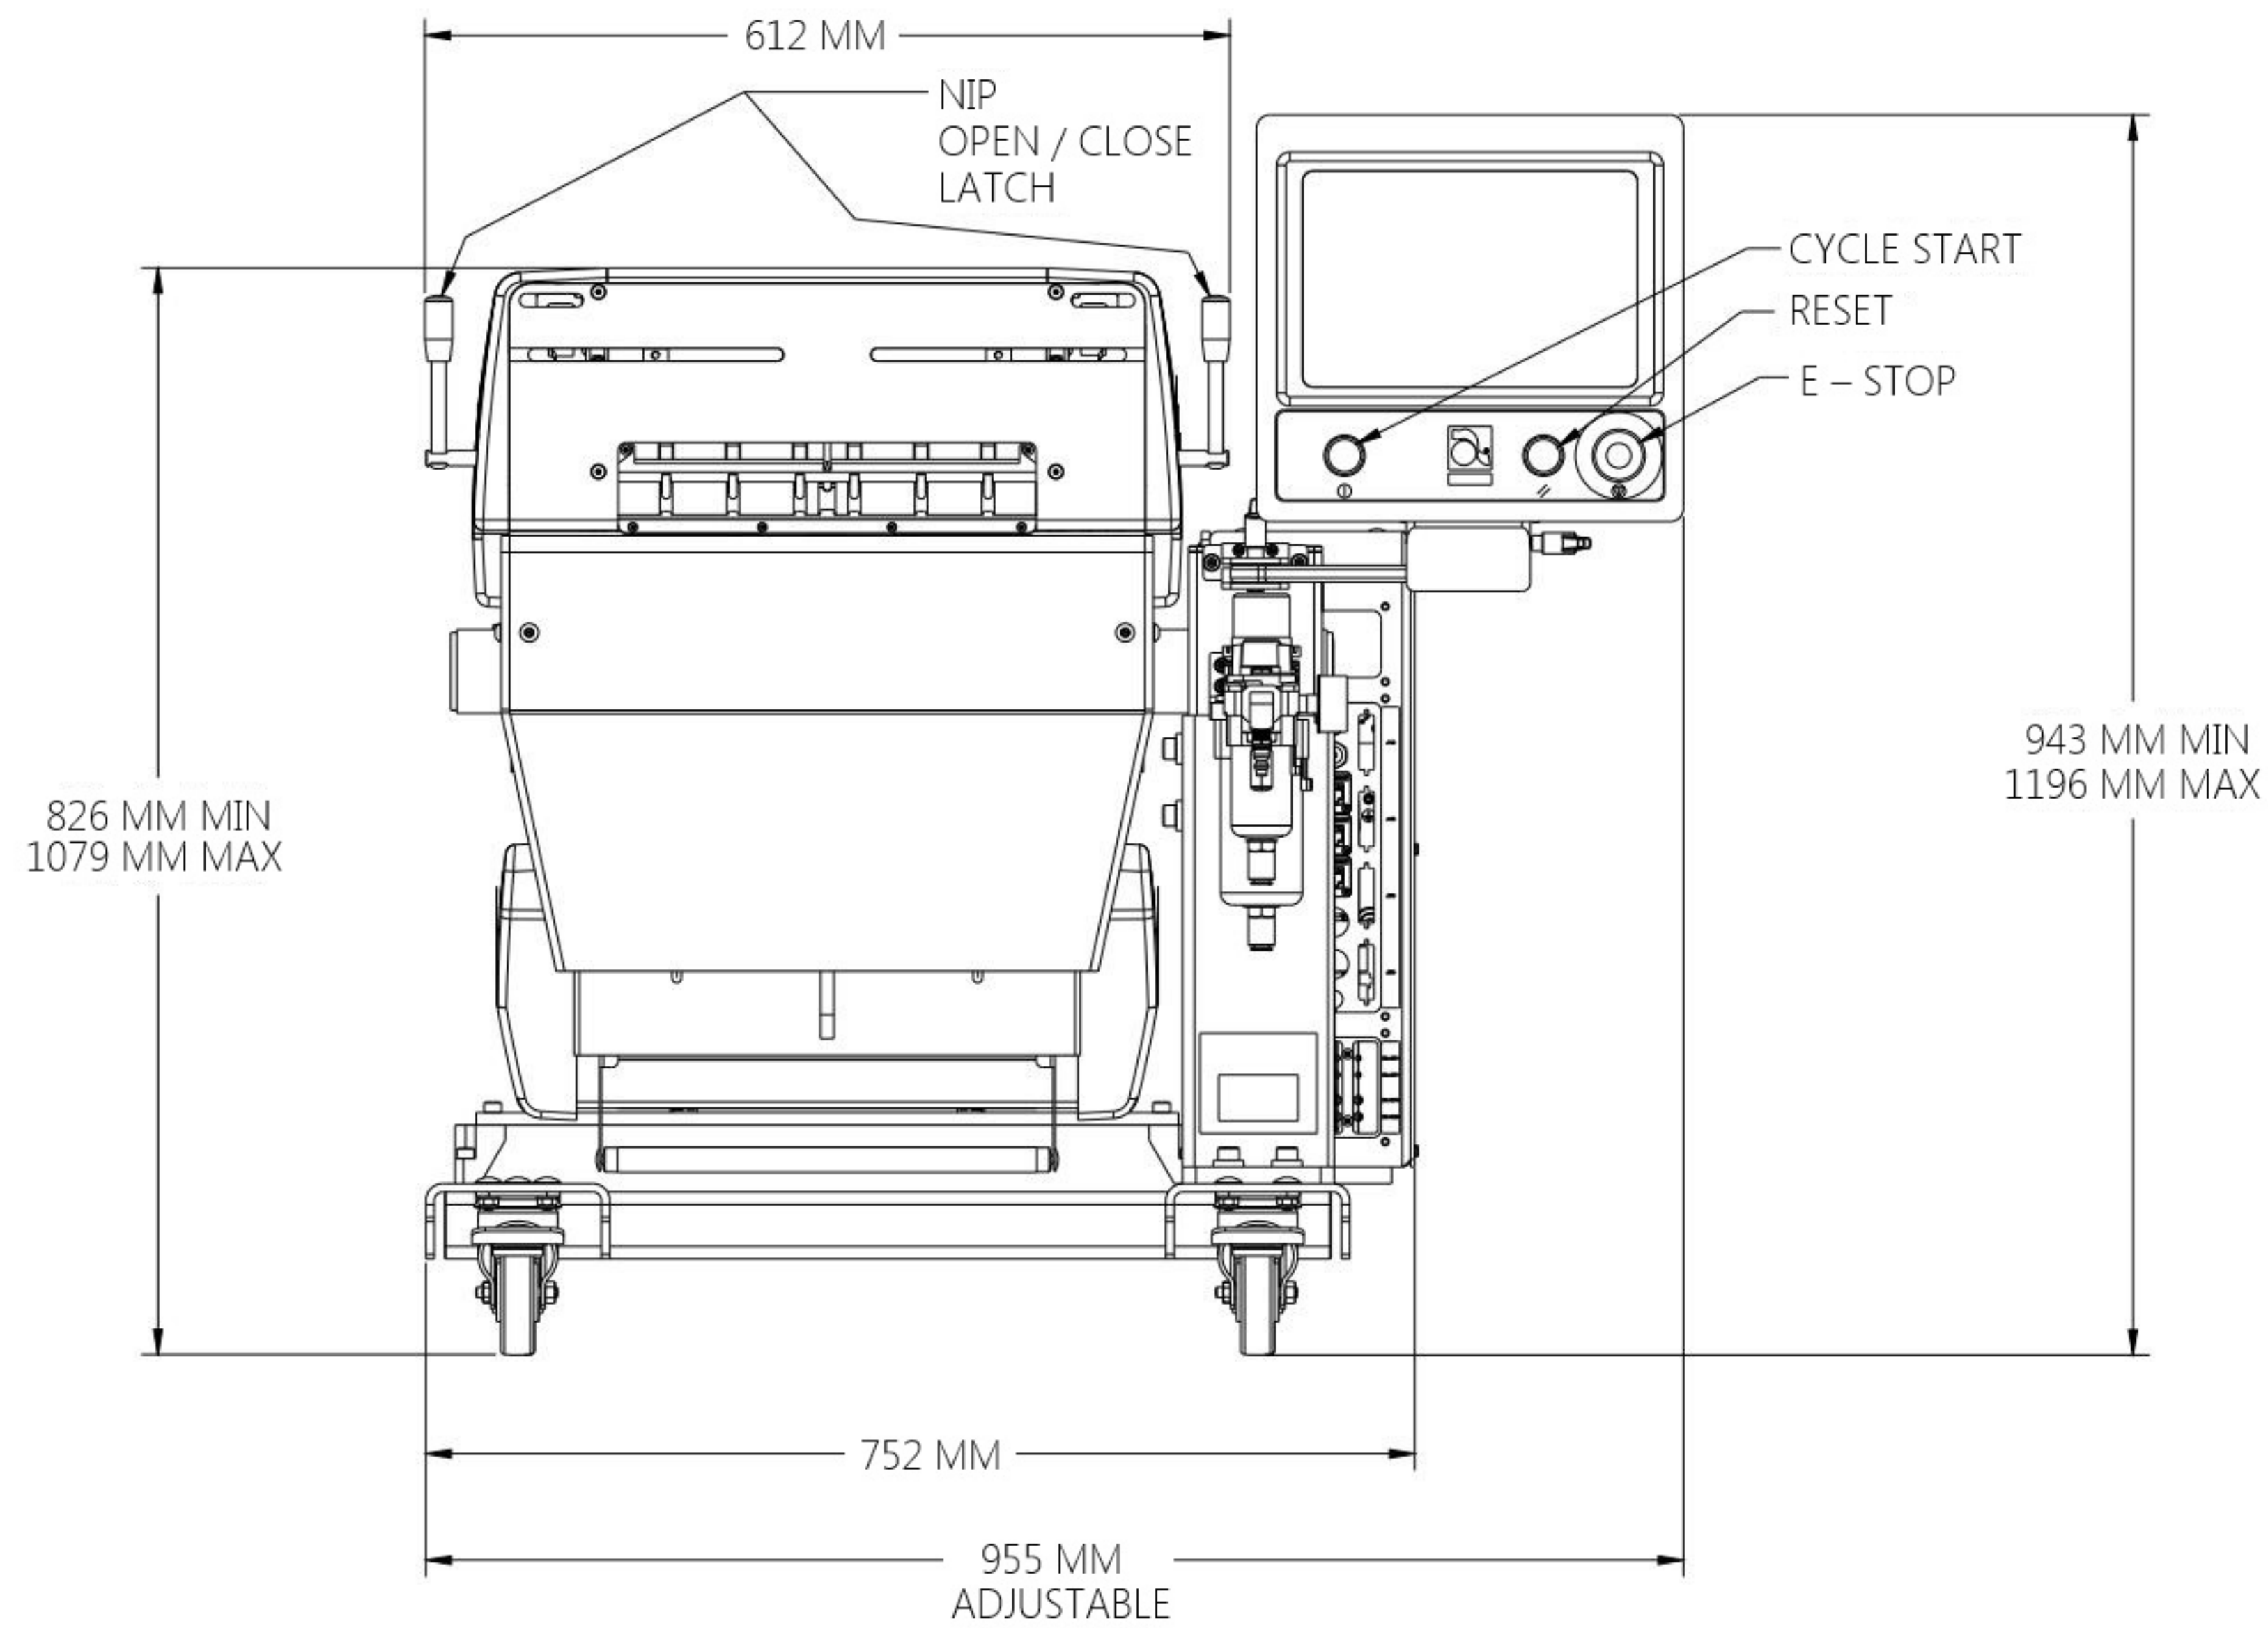

SPECIFICATIONS	
WEIGHT	158.6 KG (350 LBS)
ELECTRICAL	UNIVERSAL INPUT, 100V TO 240V VAC, 50/60 Hz POWER CONSUMPTION: 1500W (VA) MAX
AIR FEED	5 CFM/80 PSI OF CLEAN, DRY AIR
PASS - THROUGH	UP TO 127 MM (5")
BAG THICKNESS	27 μM - 100 μM (1.09 - 4.0 MIL)
BAG SIZES	WIDTH: 50MM - 300 MM / LENGTH 75 MM - 500 MM
WEIGHT CAPACITY	UP TO 2.25 KG (5 LBS) WITH LOAD SHELF