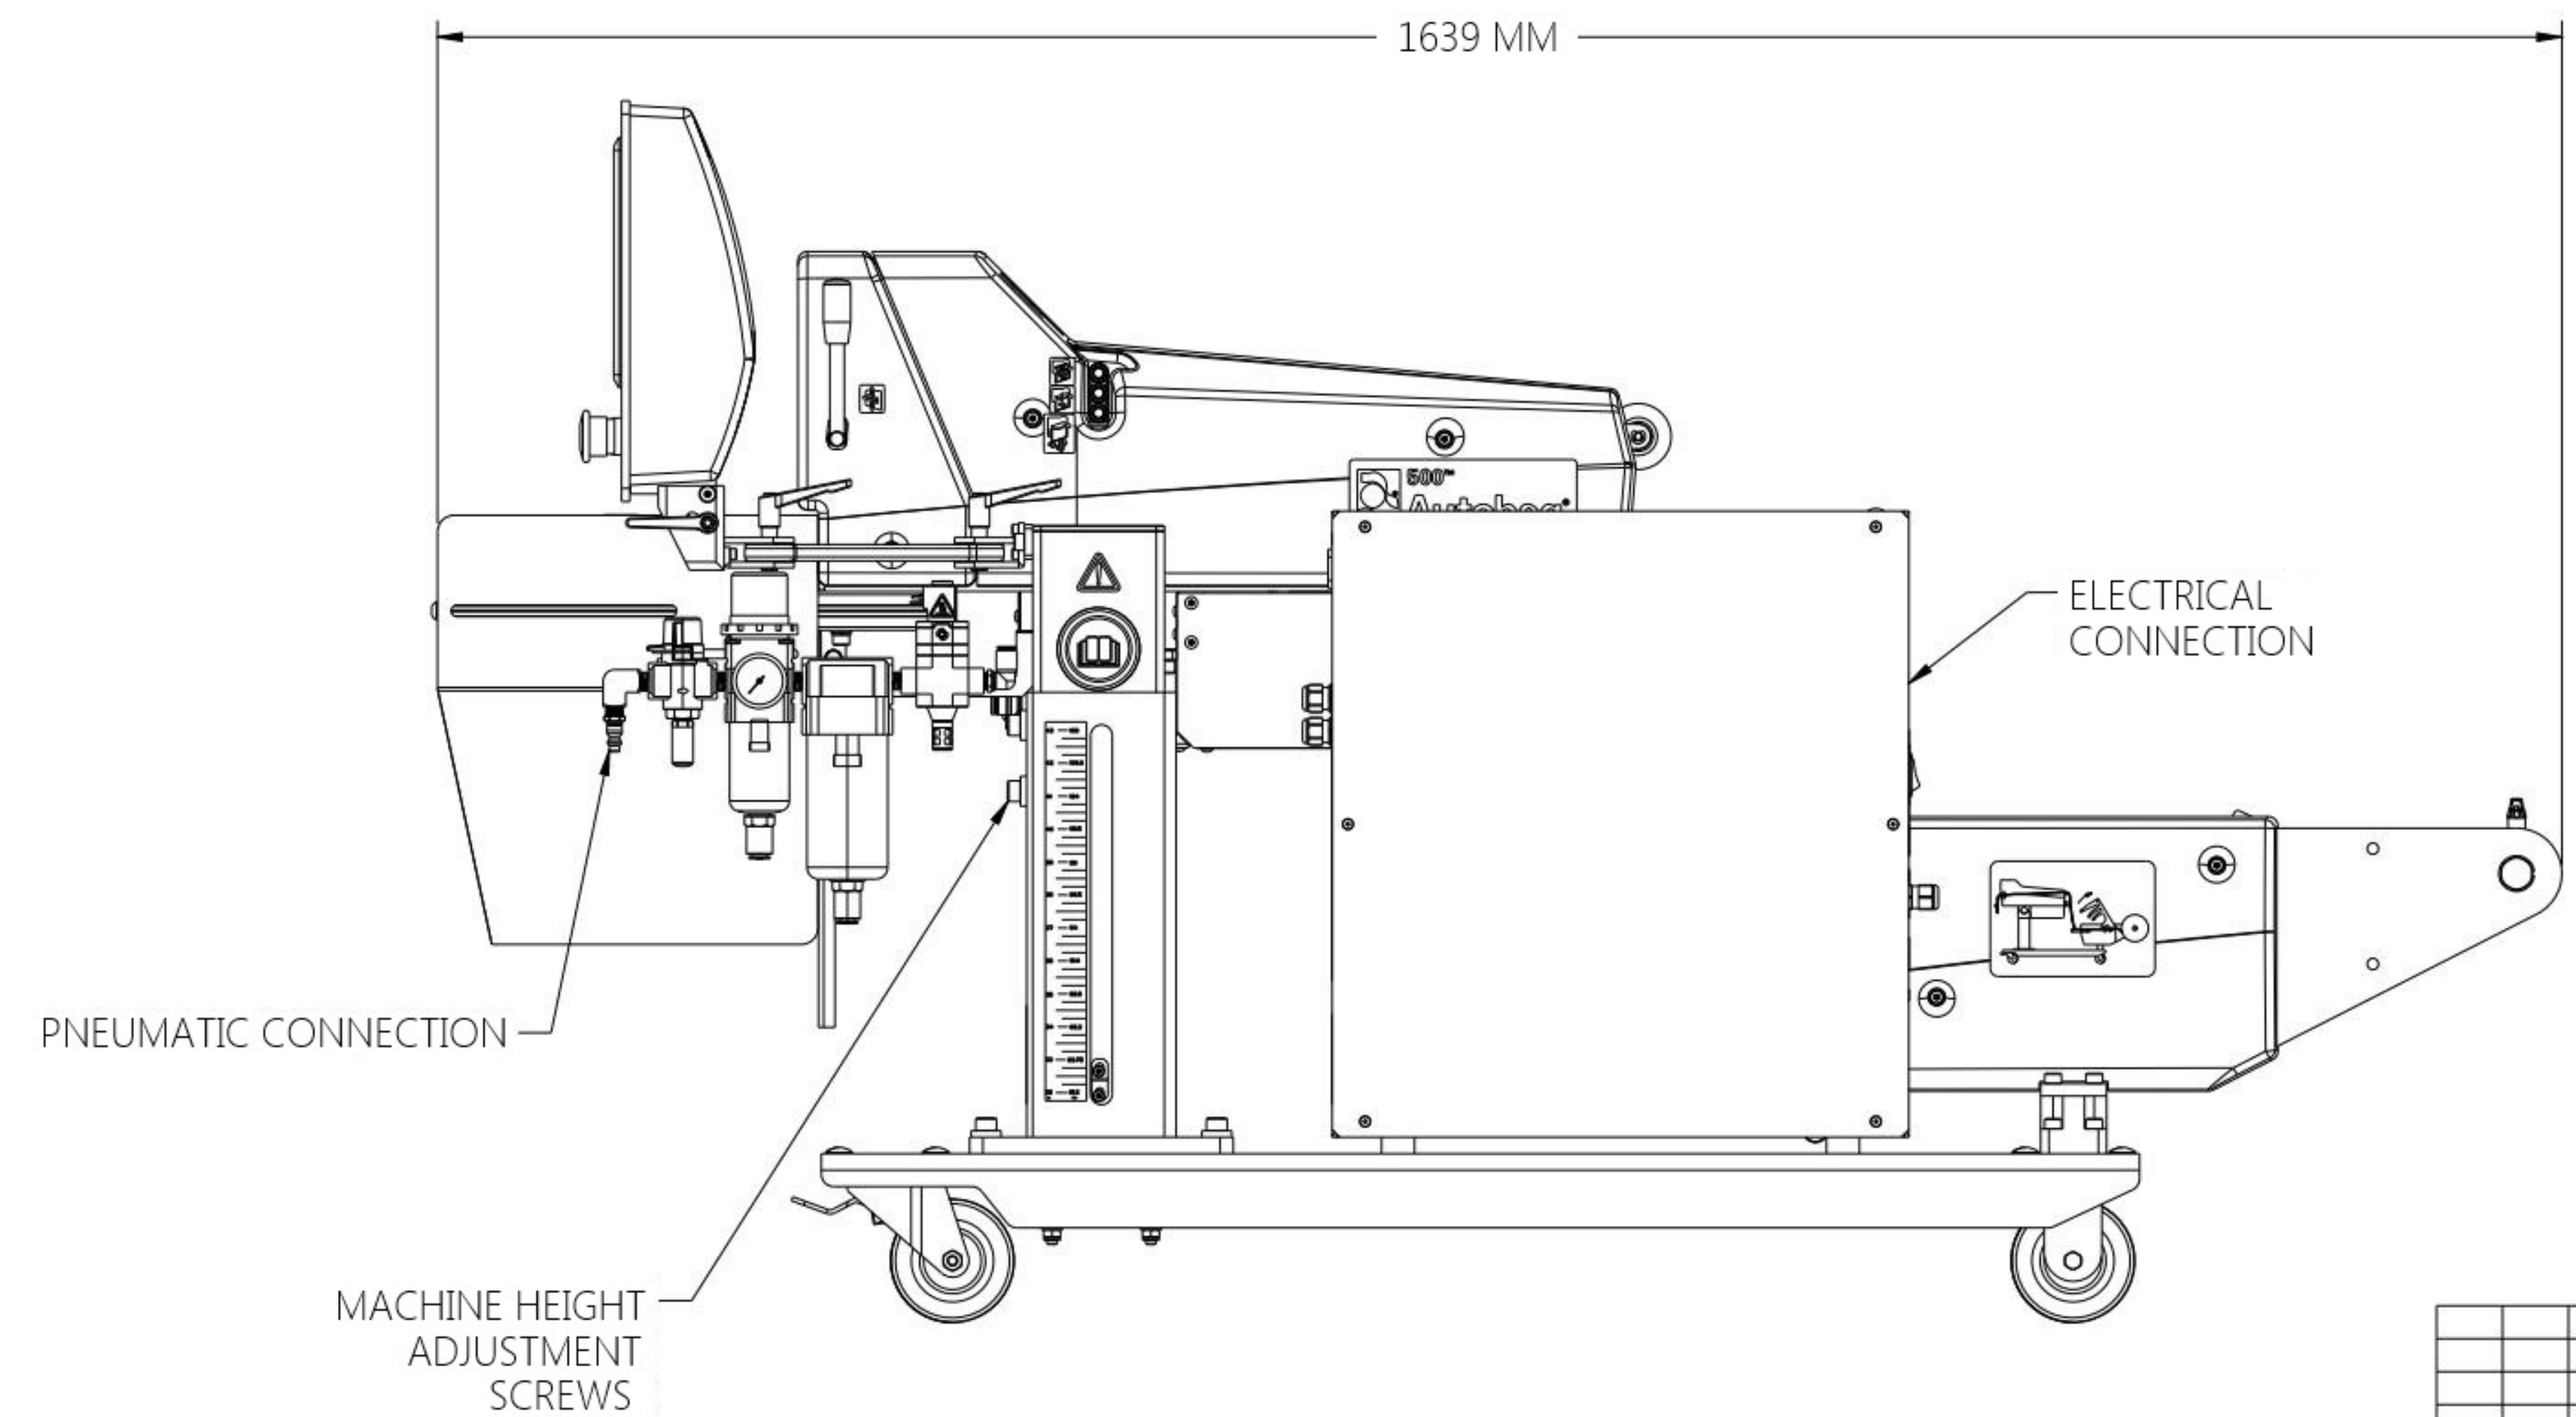

SPECIFICATIONS	
WEIGHT	158.6 KG (350 LBS)
ELECTRICAL	UNIVERSAL INPUT, 100V TO 240V VAC, 50/60 Hz POWER CONSUMPTION: 1500W (VA) MAX
AIR FEED	5 CFM/80 PSI OF CLEAN, DRY AIR
PASS - THROUGH	UP TO 127 MM (5")
BAG THICKNESS	27 μM - 100 μM (1.09 - 4.0 MIL)
BAG SIZES	WIDTH: 50MM - 300 MM / LENGTH 75 MM - 500 MM
WEIGHT CAPACITY	UP TO 2.25 KG (5 LBS) WITH LOAD SHELF