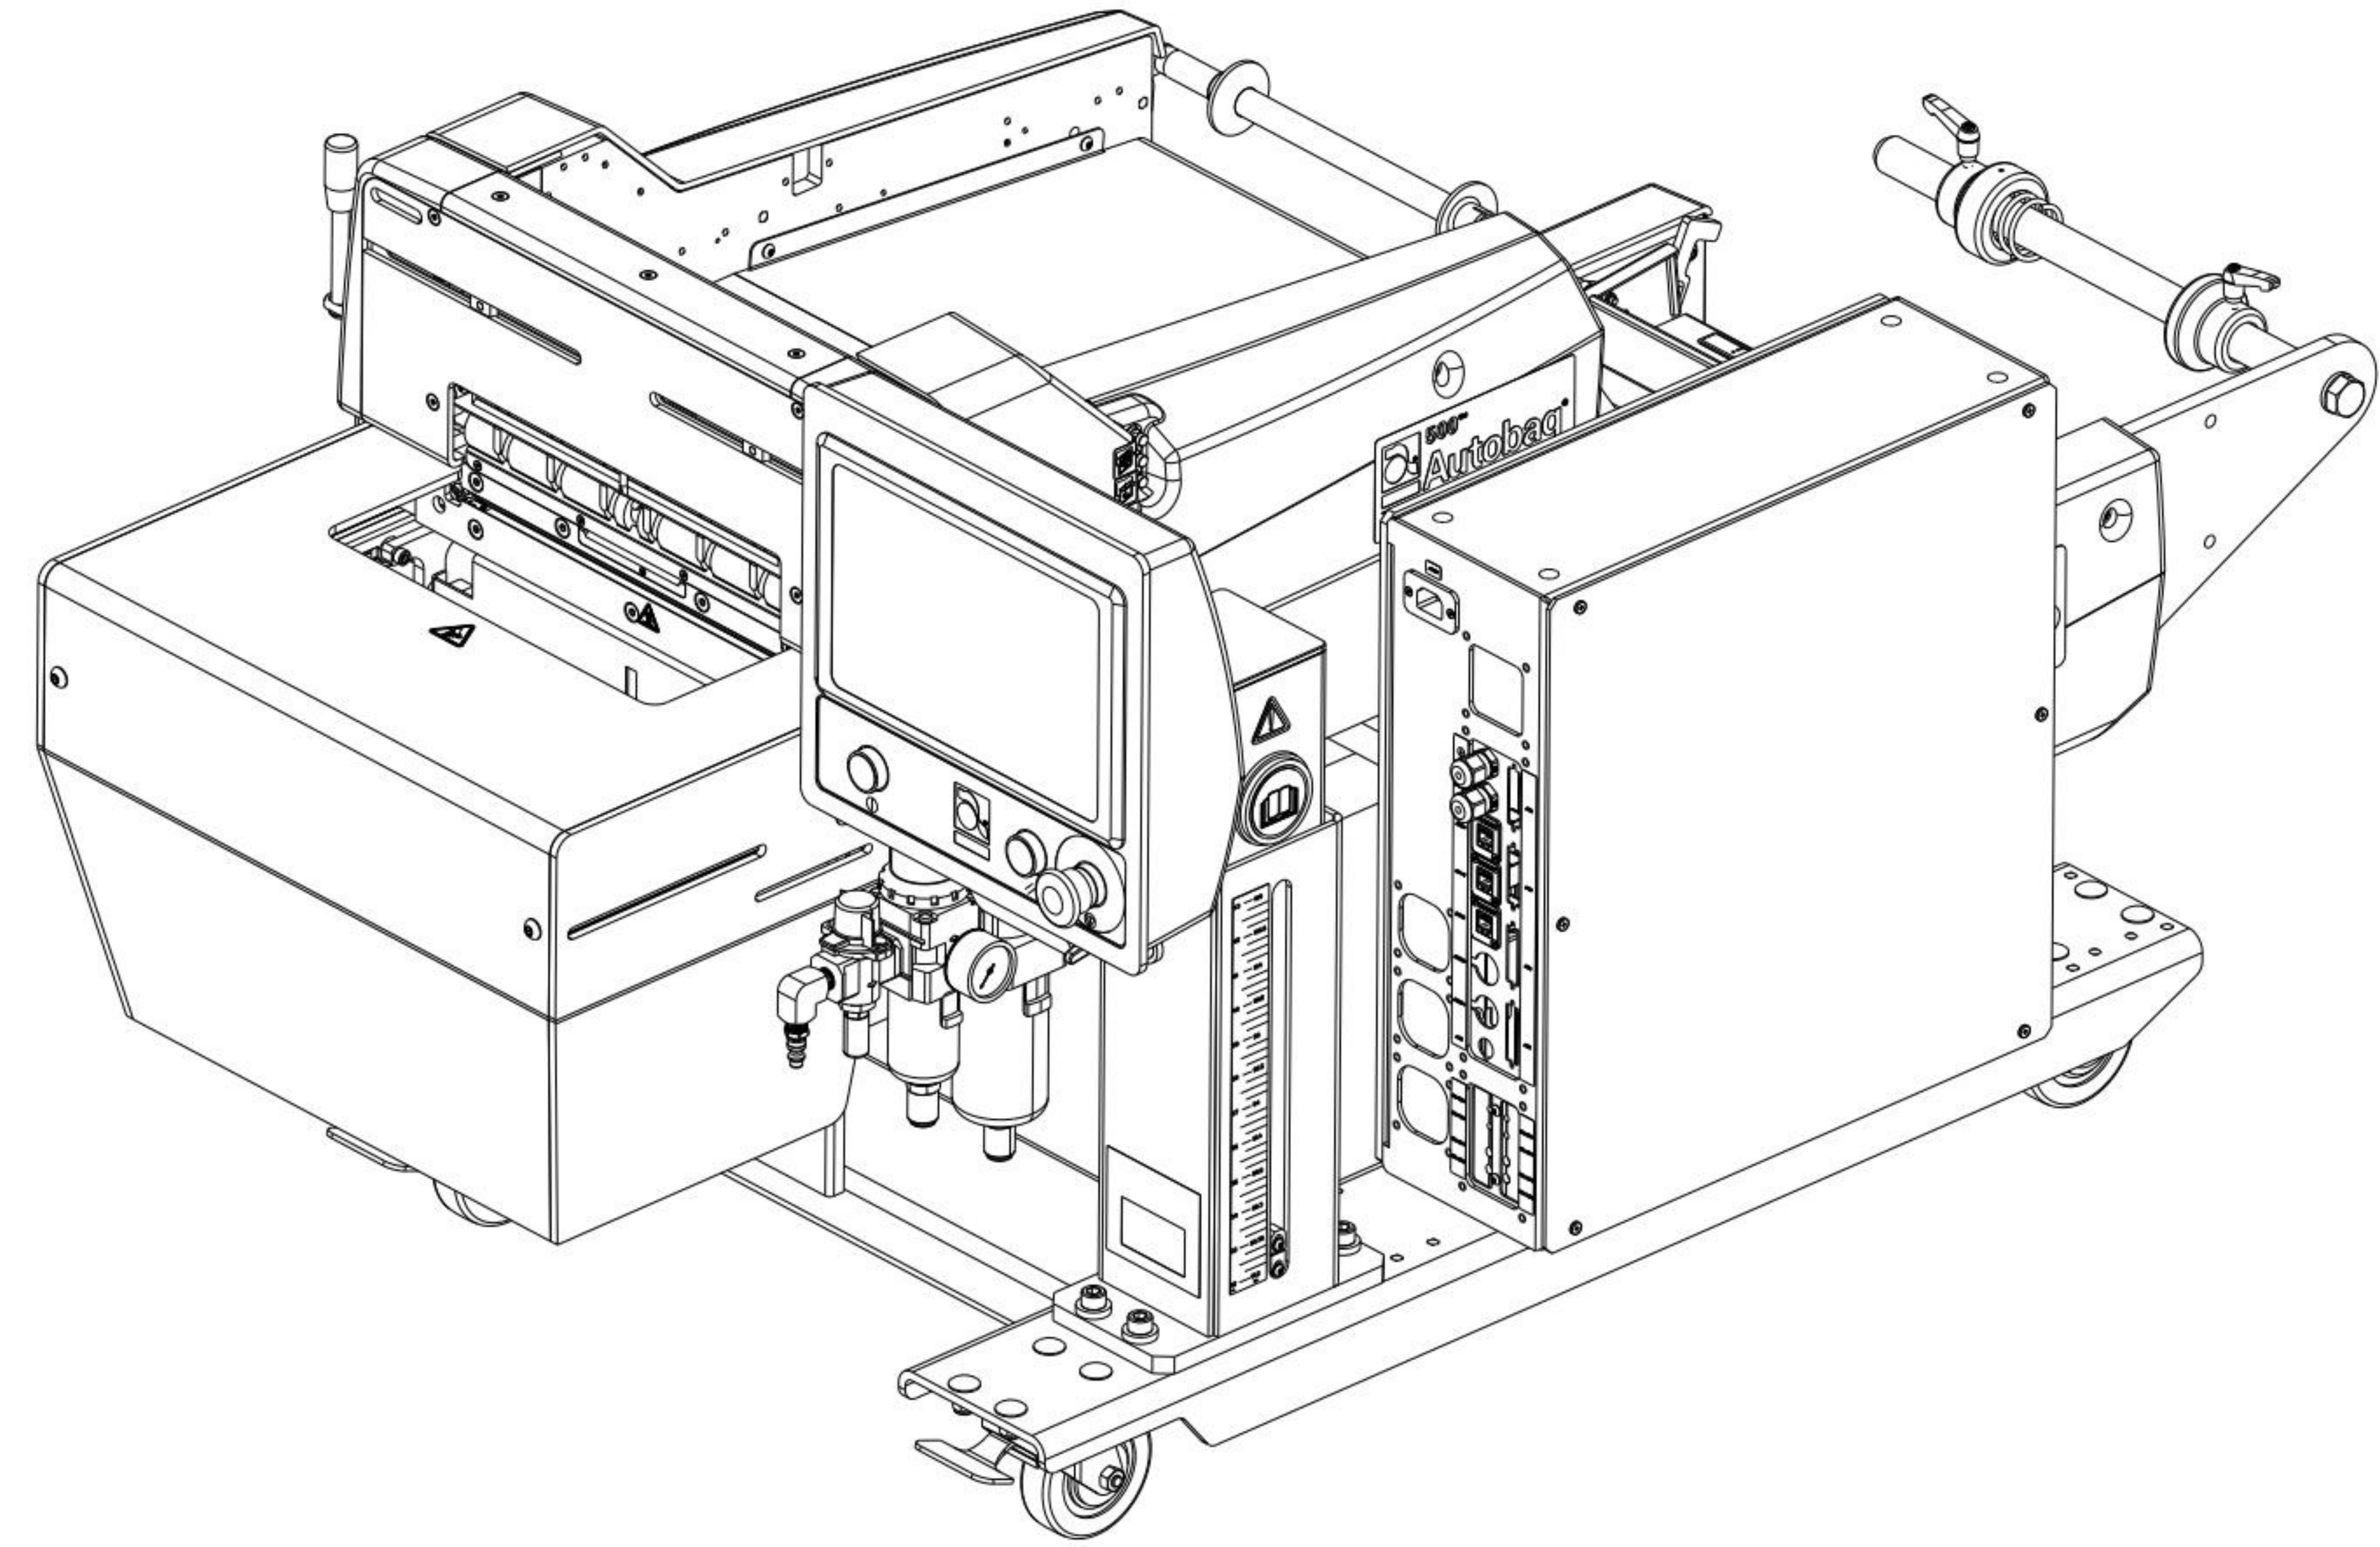

SPECIFICATIONS	
WEIGHT	158.6 KG (350 LBS)
ELECTRICAL	UNIVERSAL INPUT, 100V TO 240V VAC, 50/60 Hz POWER CONSUMPTION: 1500W (VA) MAX
AIR FEED	5 CFM/80 PSI OF CLEAN, DRY AIR
PASS - THROUGH	UP TO 127 MM (5")
BAG THICKNESS	27 μM - 100 μM (1.09 - 4.0 MIL)
BAG SIZES	WIDTH: 50MM - 300 MM / LENGTH 75 MM - 500 MM
WEIGHT CAPACITY	UP TO 2.25 KG (5 LBS) WITH LOAD SHELF