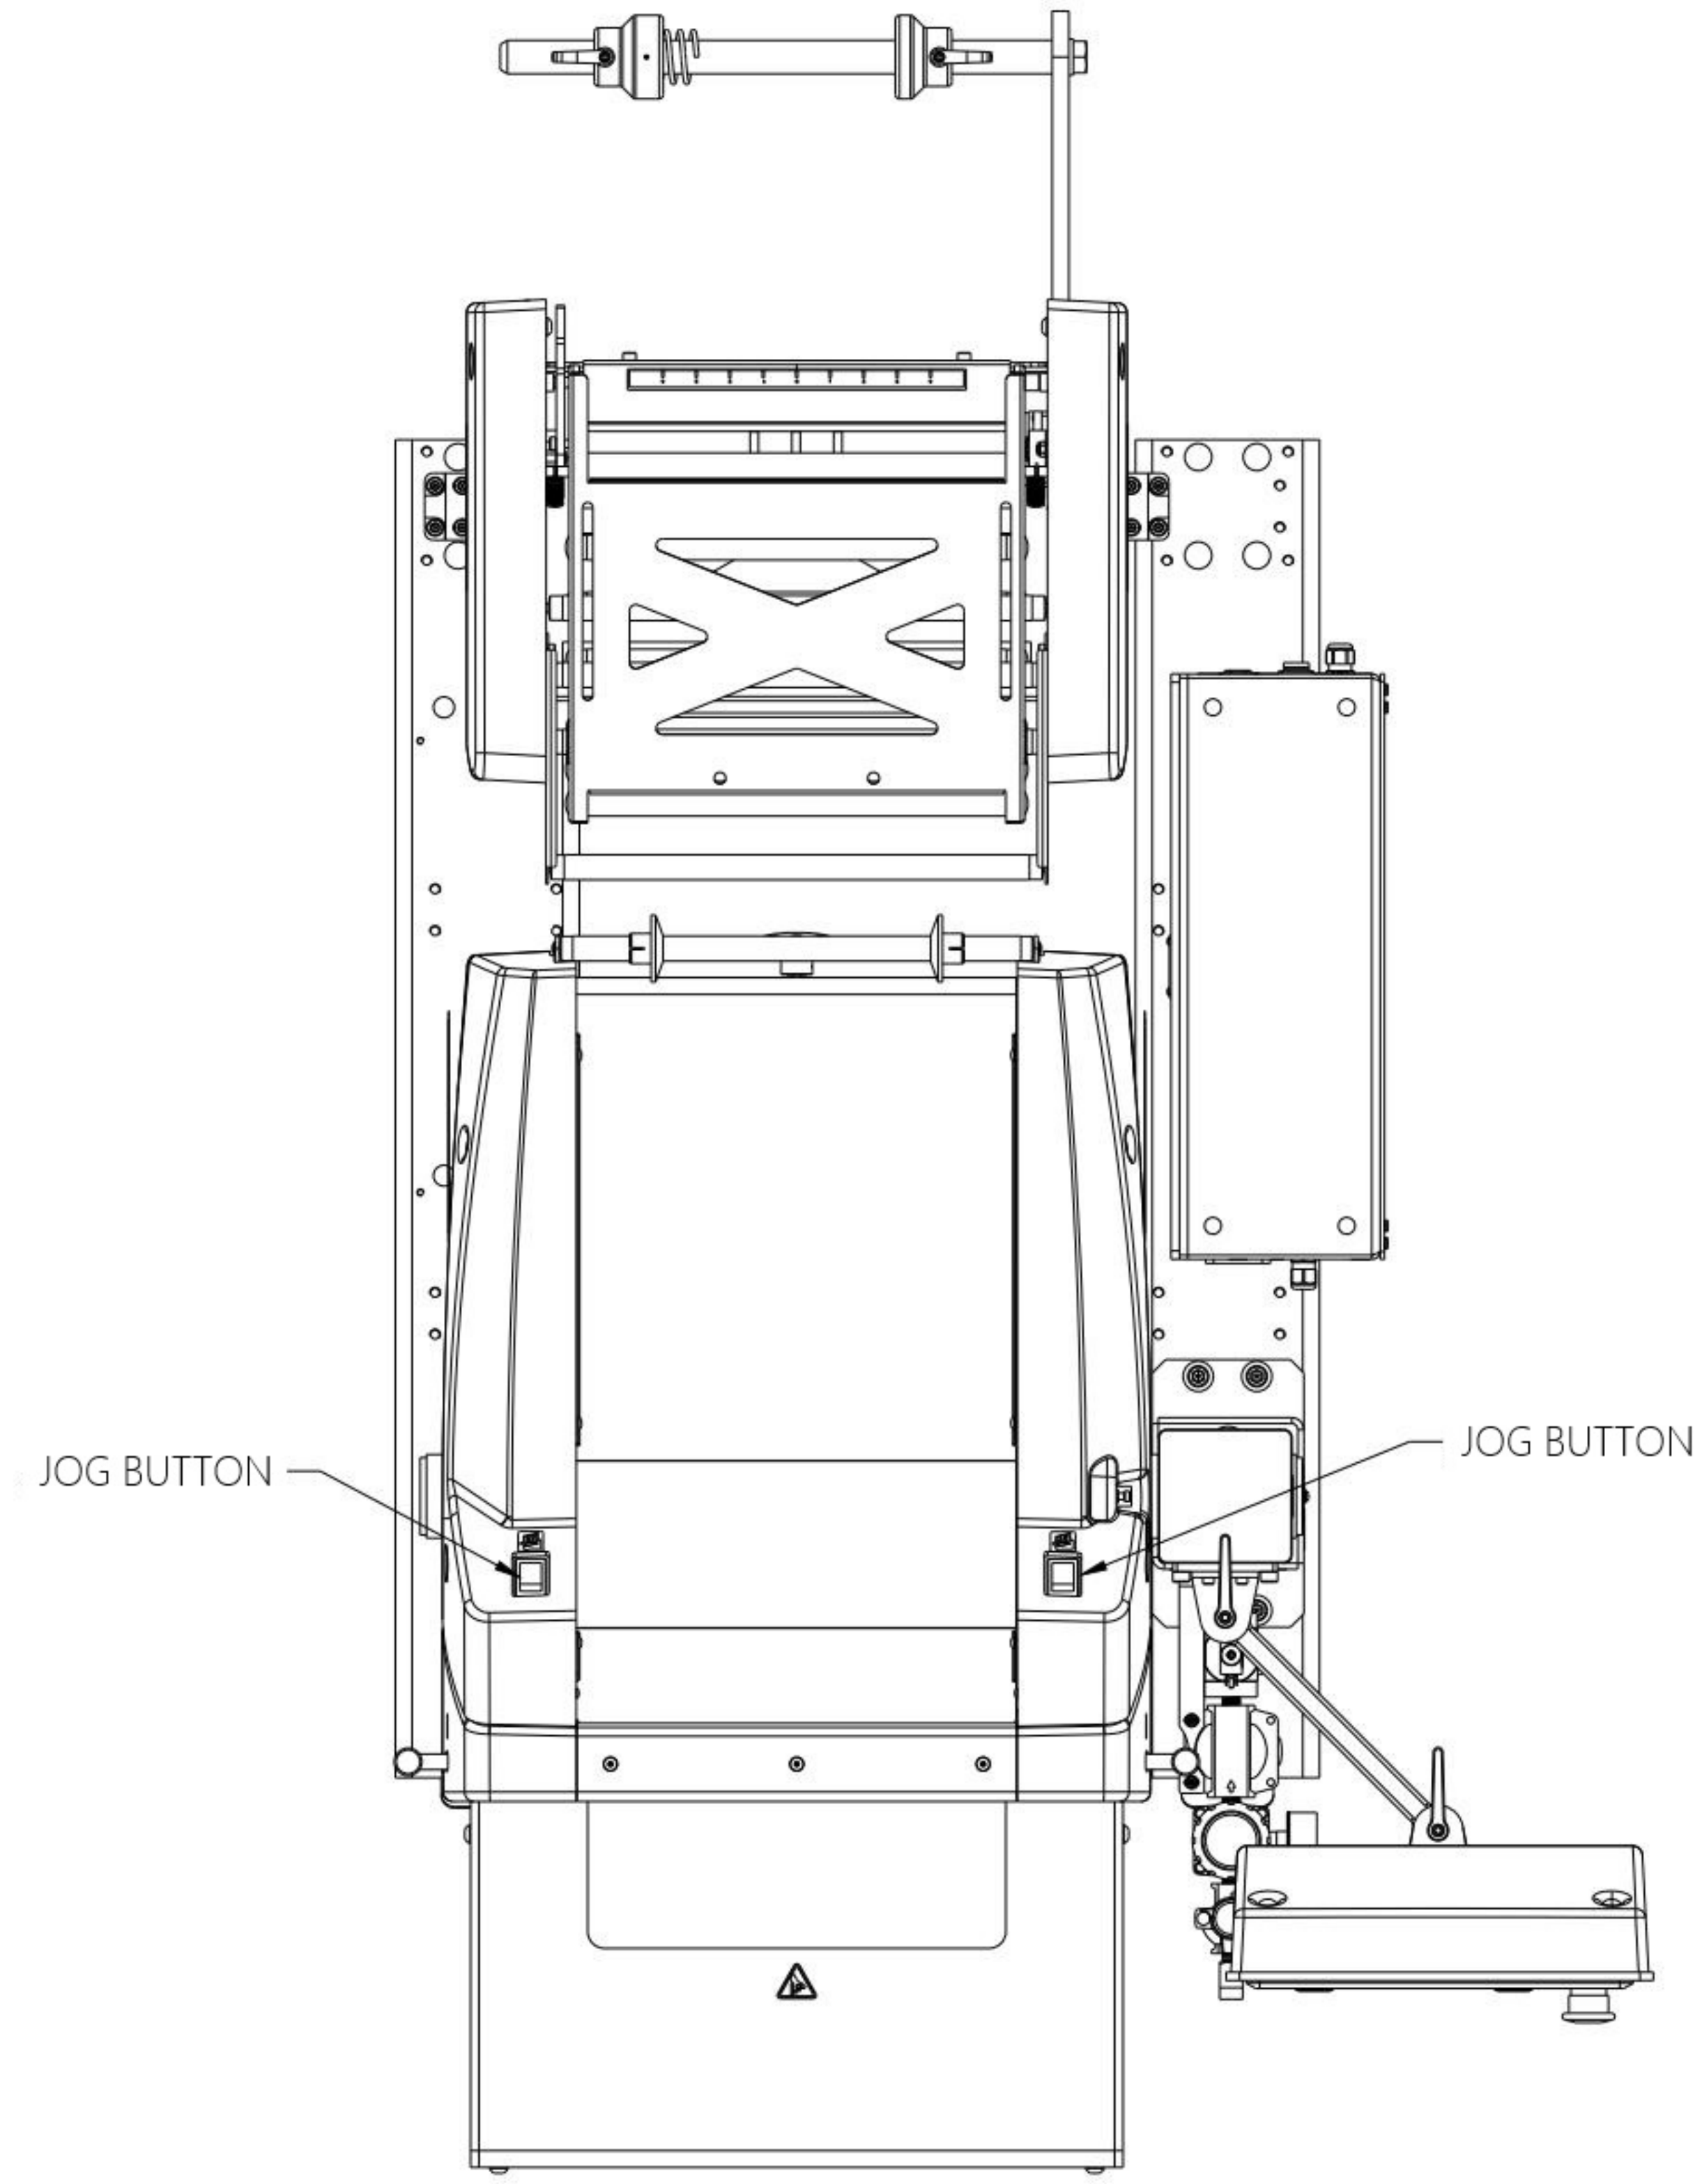

SPECIFICATIONS	
WEIGHT	158.6 KG (350 LBS)
ELECTRICAL	UNIVERSAL INPUT, 100V TO 240V VAC, 50/60 Hz POWER CONSUMPTION: 1500W (VA) MAX
AIR FEED	5 CFM/80 PSI OF CLEAN, DRY AIR
PASS - THROUGH	UP TO 127 MM (5")
BAG THICKNESS	27 μM - 100 μM (1.09 - 4.0 MIL)
BAG SIZES	WIDTH: 50MM - 300 MM / LENGTH 75 MM - 500 MM
WEIGHT CAPACITY	UP TO 2.25 KG (5 LBS) WITH LOAD SHELF